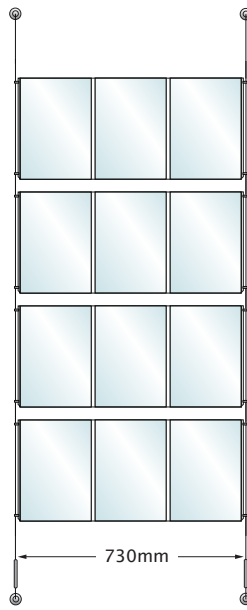

## WALL MOUNTED OPTIONS

WSCK 1/4 **€100.45**

ADDITIONAL POCKET €16.05

WDCK 2/4 **€141.70**

ADDITIONAL POCKET €26.35

WTCK 3/4 **€182.70**

ADDITIONAL POCKET €36.60

WDCK 4/4 **€260.45**

ADDITIONAL POCKET €51.50

**4H**  
system

WSCK 1/3 **€84.40**

ADDITIONAL POCKET €16.05

WDCK 2/3 **€115.35**

ADDITIONAL POCKET €26.35

WTCK 3/3 **€127.90**

ADDITIONAL POCKET €36.60