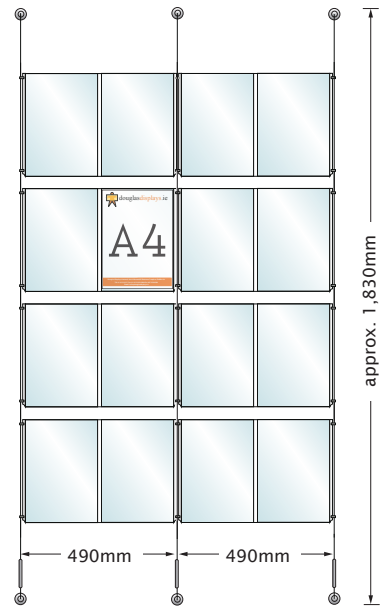

## WALL MOUNTED OPTIONS

WSCK 1/4 **€100.45**

ADDITIONAL POCKET €16.05

WDCK 2/4 **€141.70**

ADDITIONAL POCKET €26.35

WTCK 3/4 **€182.70**

ADDITIONAL POCKET €36.60

WDCK 4/4 **€260.45**

SIZE	MEASUREMENT	PROFILE
A4	297 x 210mm	25mm
A3	420 x 297mm	30mm
A2	420 x 594mm	30mm
A1	594 x 841mm	30mm
A0	841 x 1189mm	32mm