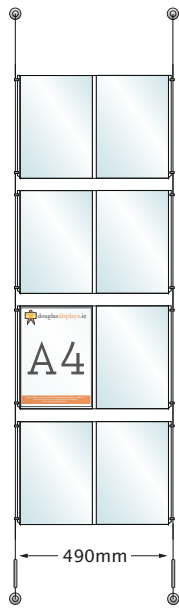

## WALL MOUNTED OPTIONS

WSCK 1/4 **€100.45**

ADDITIONAL POCKET €16.05

WDCK 2/4 **€141.70**

ADDITIONAL POCKET €26.35

WTCK 3/4 **€182.70**

ADDITIONAL POCKET €36.60

WDCK 4/4 **€260.45**

SIZE	MEASUREMENT	PROFILE
A4	297 x 210mm	25mm
A3	420 x 297mm	30mm
A2	420 x 594mm	30mm
A1	594 x 841mm	30mm
A0	841 x 1189mm	32mm