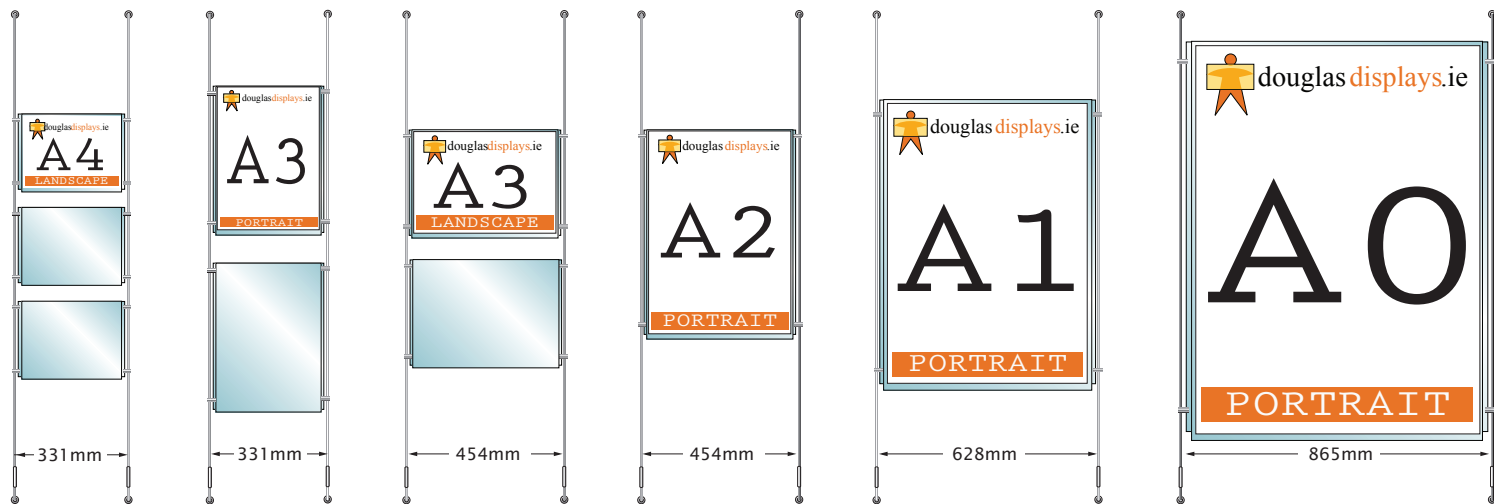

WALL TO WALL KITS

KW3A4L
€84.40
ADD. POCKET €16.05

KW2A3P
€91.45
ADD. POCKET €27.70

KW2A3L
€91.45
ADD. POCKET €27.70

KW1A2P
€74.50
ADD. POCKET €38.45

KW1A1P
€109.00
ADD. POCKET €72.85

KW1A0P
€207.60

All Prices ex-works subject to VAT