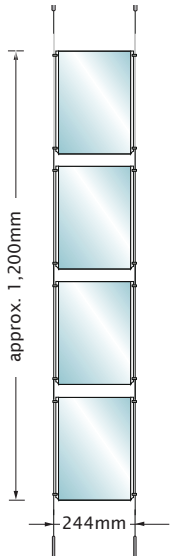

WINDOW DISPLAY SYSTEMS

SCK 1/4 **€82.25**

ADDITIONAL POCKET €16.05