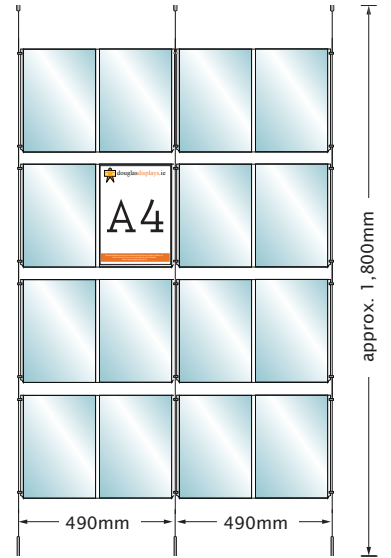

## WINDOW DISPLAY SYSTEMS

SCK 1/4 **€82.25**

ADDITIONAL POCKET €16.05

DCK 2/4 **€123.50**

ADDITIONAL POCKET €26.35

TCK 3/4 **€164.50**

ADDITIONAL POCKET €36.60

DCK 4/4 **€233.15**

ADDITIONAL POCKET €51.50

This is a stylish and highly effective display method and incorporates an easily installed cabling system. Options for fitting to walls, floors and/or ceilings are available on request. Supplied in both portrait and landscape formats.