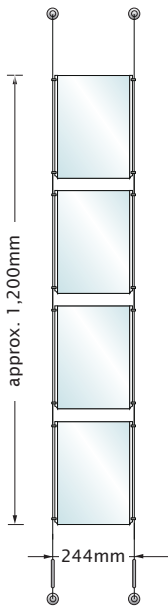

WALL MOUNTED OPTIONS

WSCK 1/4 **€100.45**

ADDITIONAL POCKET €16.05