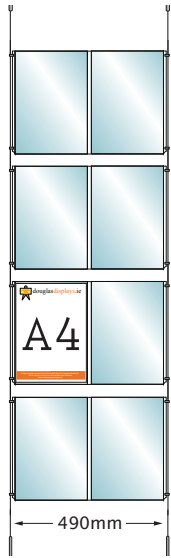

DCK 2/4 **€123.50**

ADDITIONAL POCKET €26.35